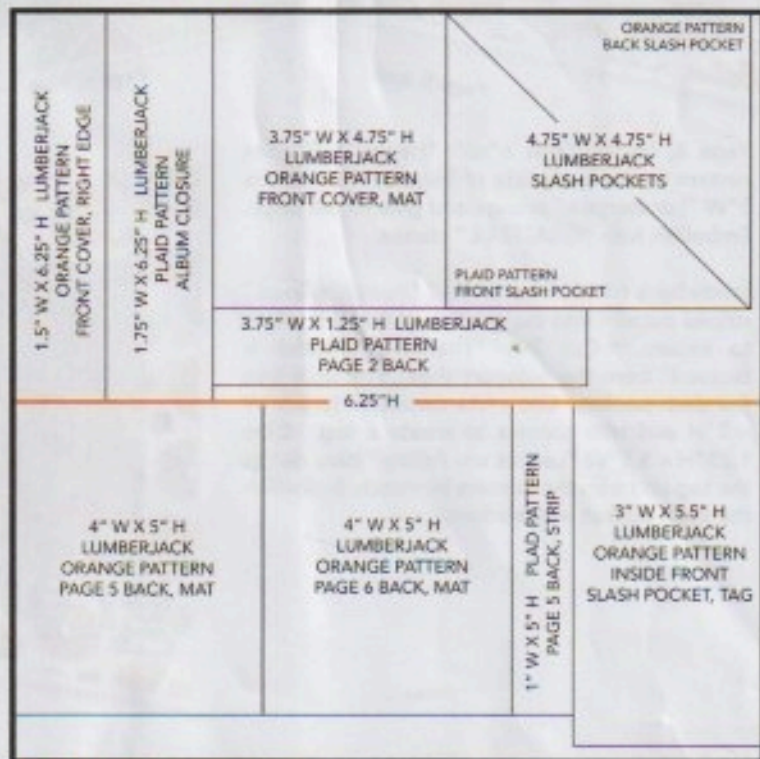

AUTUMN GREETINGS BUILD AN ALBUM CUTTING GUIDE

ORANGE LINES REPRESENT CUTS ALL THE WAY DOWN/ACROSS THE 12X12 SHEET

SHEET #1
LEAVES ARE FALLING

SHEET #2
LUMBERJACK

THIS PATTERN IS DIRECTIONAL. TO BEGIN, BE SURE THE WORDS ARE UPRIGHT

SCRAP

SHEET #3
PUMPKIN SPICE