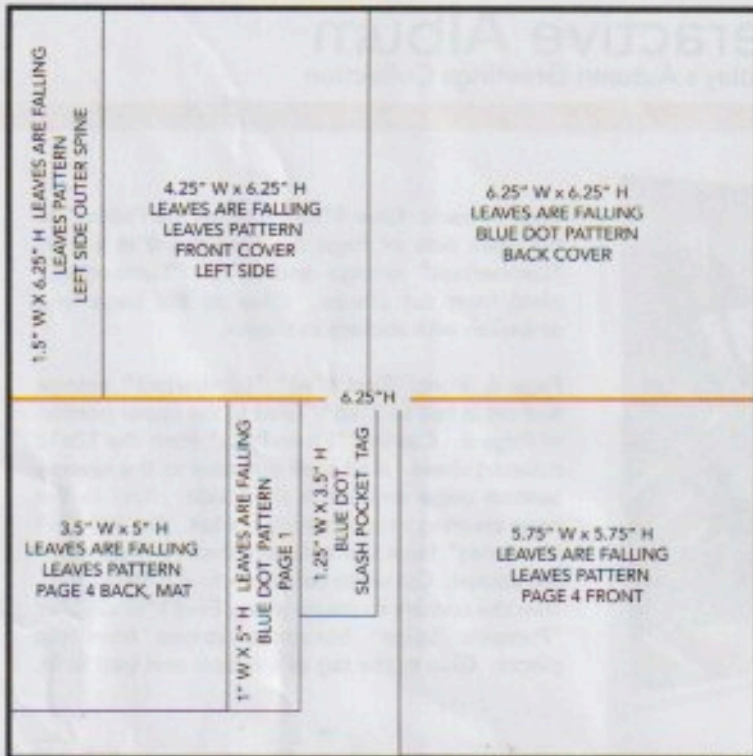

AUTUMN GREETINGS BUILD AN ALBUM CUTTING GUIDE

ORANGE LINES REPRESENT CUTS ALL THE WAY DOWN/ACROSS THE 12X12 SHEET

SHEET #1
LEAVES ARE FALLING

SHEET #2
LUMBERJACK

THIS PATTERN IS DIRECTIONAL. TO BEGIN, BE SURE THE WORDS ARE UPRIGHT

SCRAP

SHEET #3
PUMPKIN SPICE