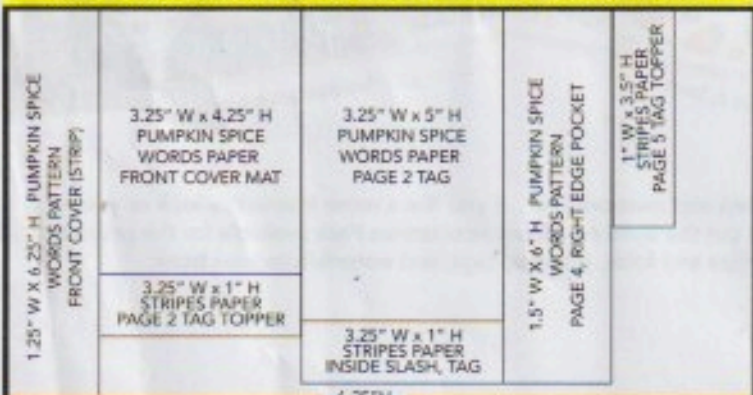

AUTUMN GREETINGS BUILD AN ALBUM CUTTING GUIDE

ORANGE LINES REPRESENT CUTS ALL THE WAY DOWN/ACROSS THE 12X12 SHEET

SHEET #1
LEAVES ARE FALLING

SHEET #2
LUMBERJACK

THIS PATTERN IS DIRECTIONAL. TO BEGIN, BE SURE THE WORDS ARE UPRIGHT

SCRAP

SHEET #3
PUMPKIN SPICE